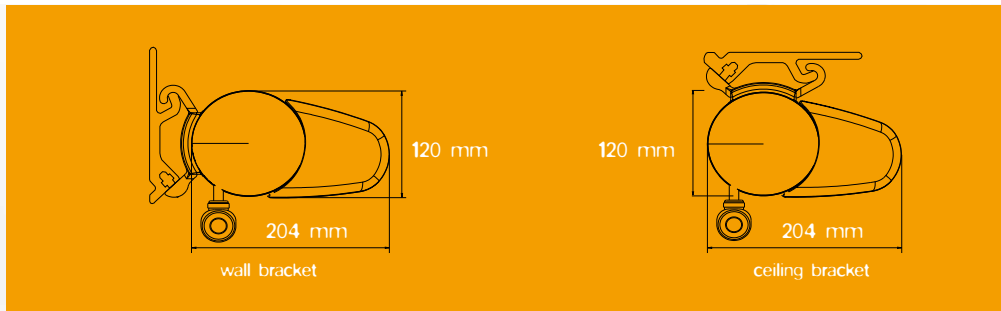

Equipment

- Maximum frame width 500 cm, projection up to 300 cm possible
- Adjustment of pitch up to 35° in the case of crank-operation
  Adjustment of pitch up to 60° in the case of motor-operation
- Generous protection against corrosion because of powder coating
- Stainless steel connecting parts (as far as technically possible)
- Comprehensive selection of attractive awning fabrics
- Standard colour only RAL 9010 white
- Elegant awning roof with side plates
- Electric operation - with radio remote operation to choice (optional)
- Automatic sun and wind control mechanism (optional)

VOSS Sun Protection is certificated regarding DIN EN ISO 9001:2000, Scope: Development, production and distribution of Sun Protection products and aluminium foundry products.

Zert.
1210027197

Installation bracket / side bearing